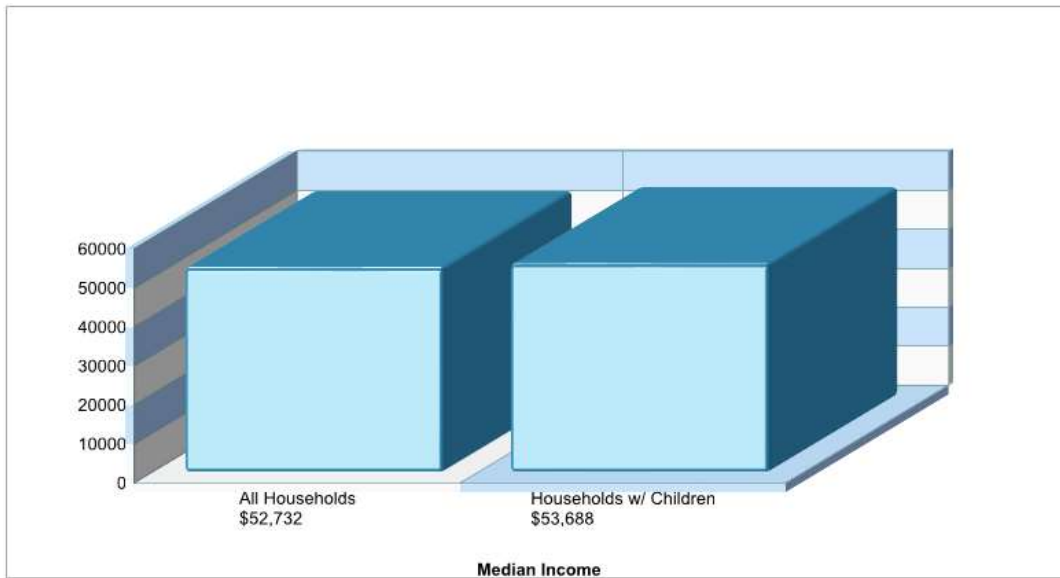

Location: Hanover twp, pa Household Income