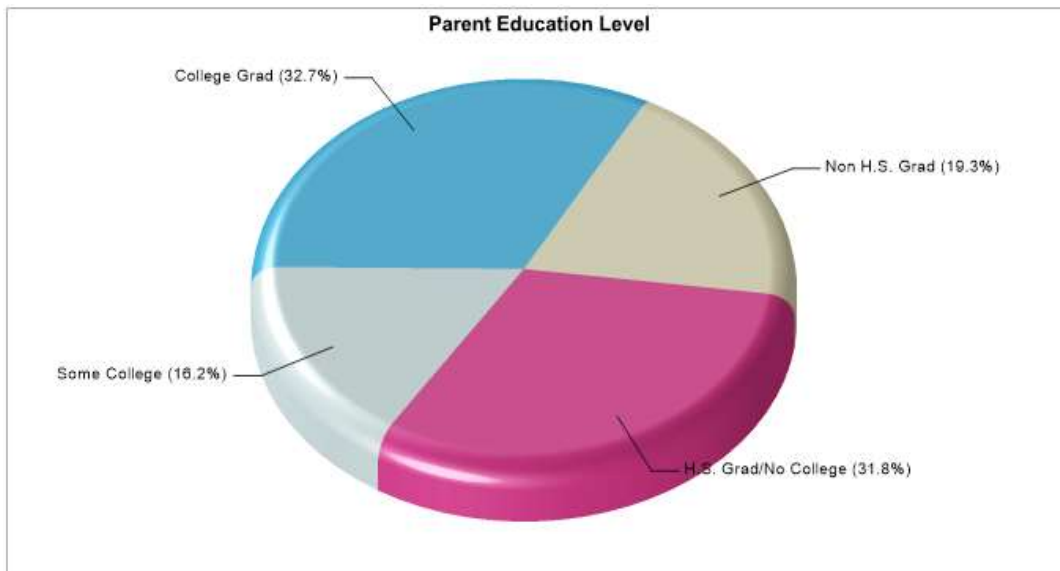

Location: Hanover twp, pa Parent Education Level

Prepared by RE/MAX real estate