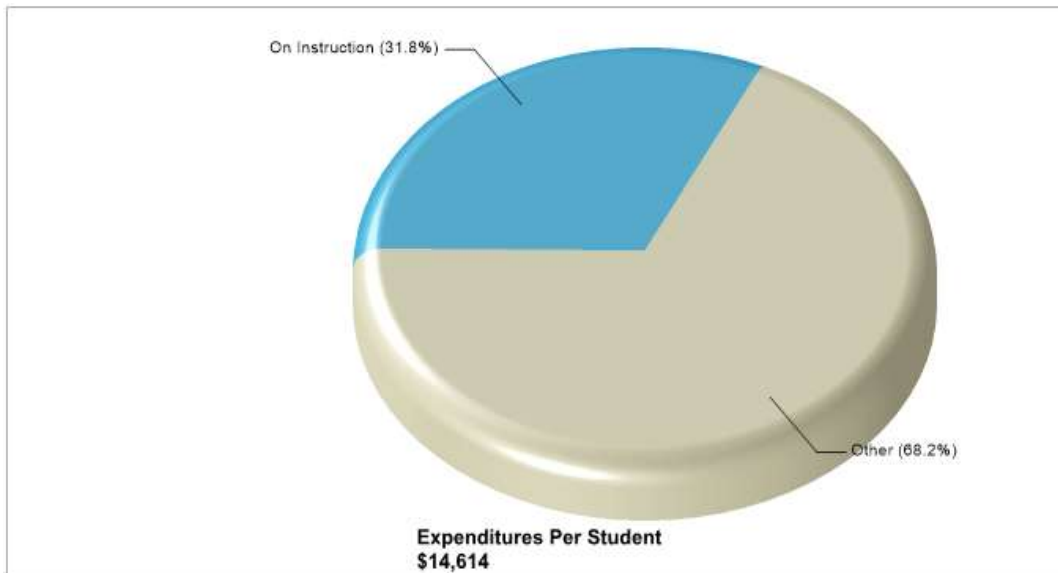

Location: Coplay, PA School Expenditures