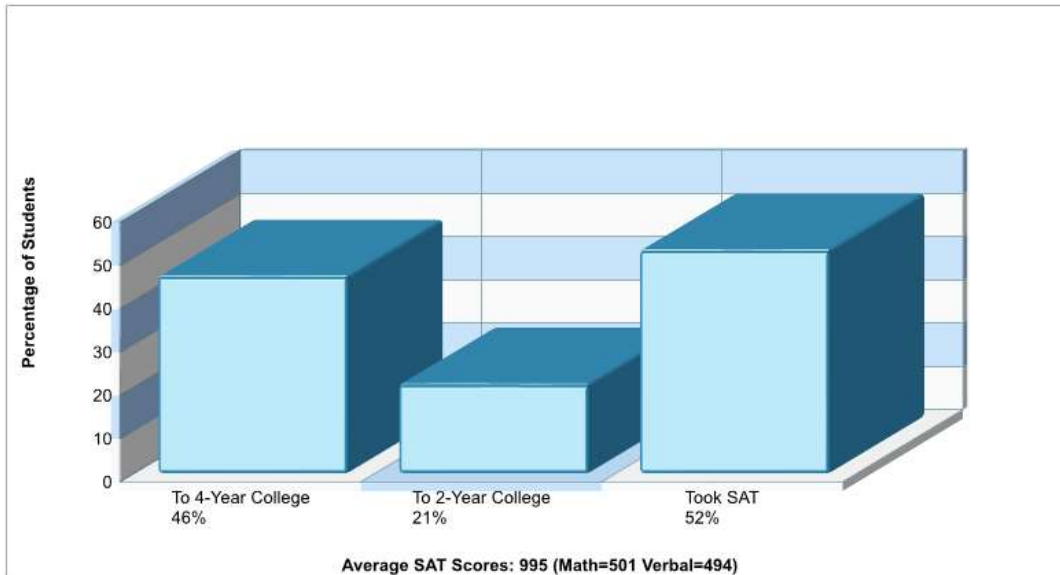

Location: Coplay, PA High School Statistics

Prepared by RE/MAX real estate