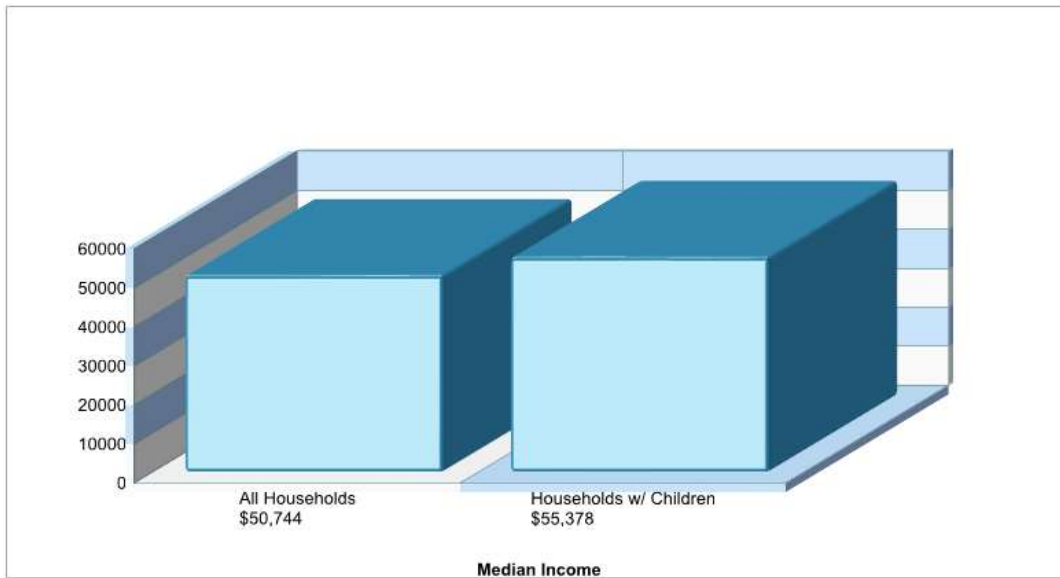

Location: Coplay, PA Household Income