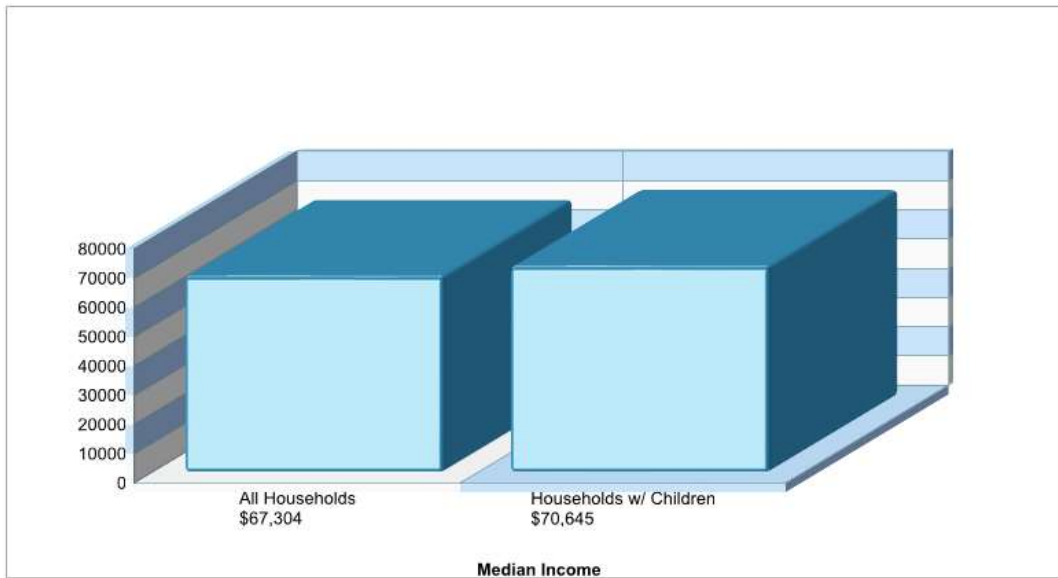

Location: Lower Macungie, PA Household Income