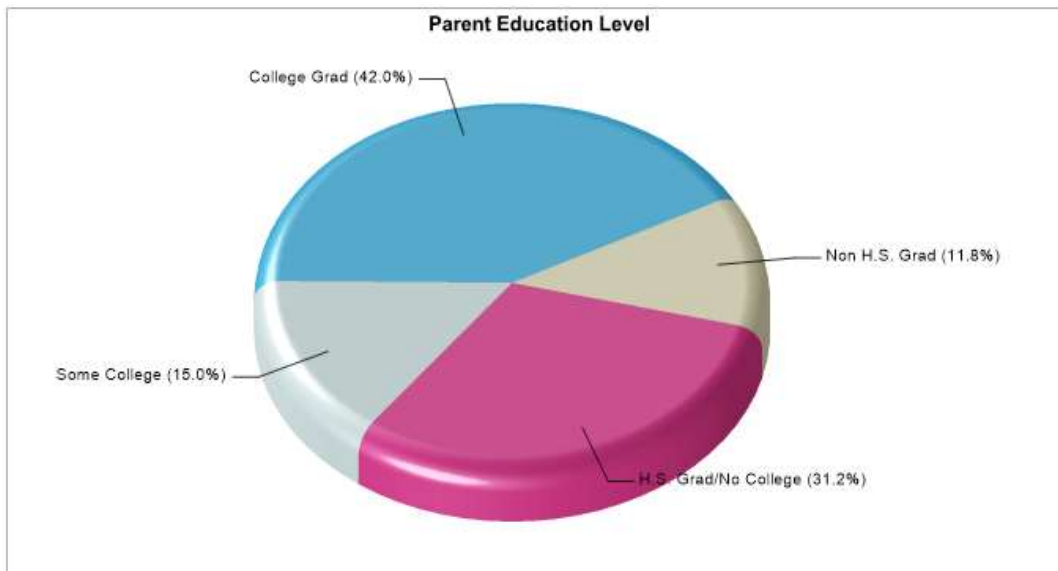

Location: Lower Macungie, PA Parent Education Level

Prepared by RE/MAX real estate