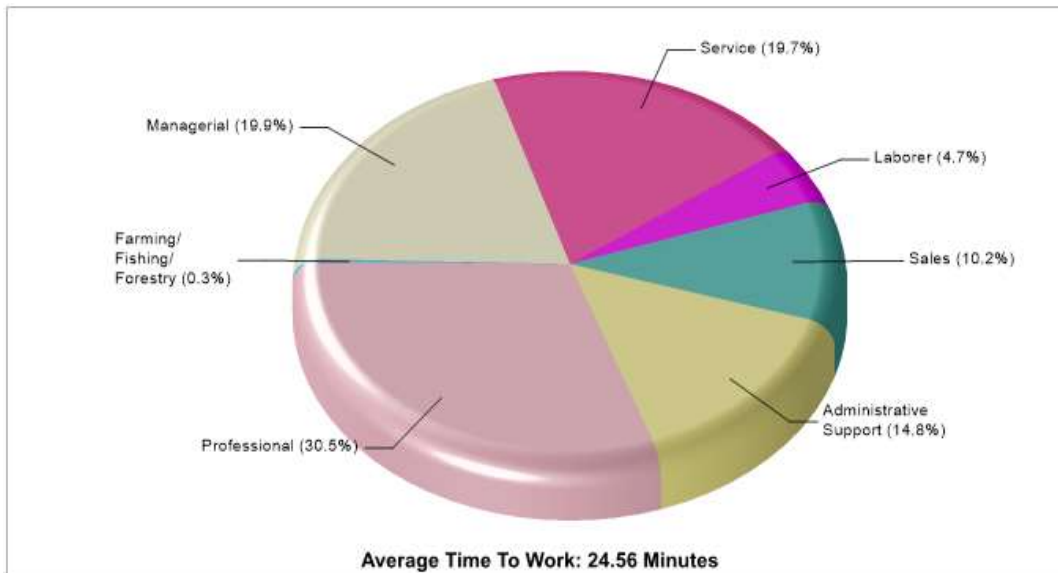

Location: Lower Macungie, PA Neighborhood Employment

Prepared by RE/MAX real estate