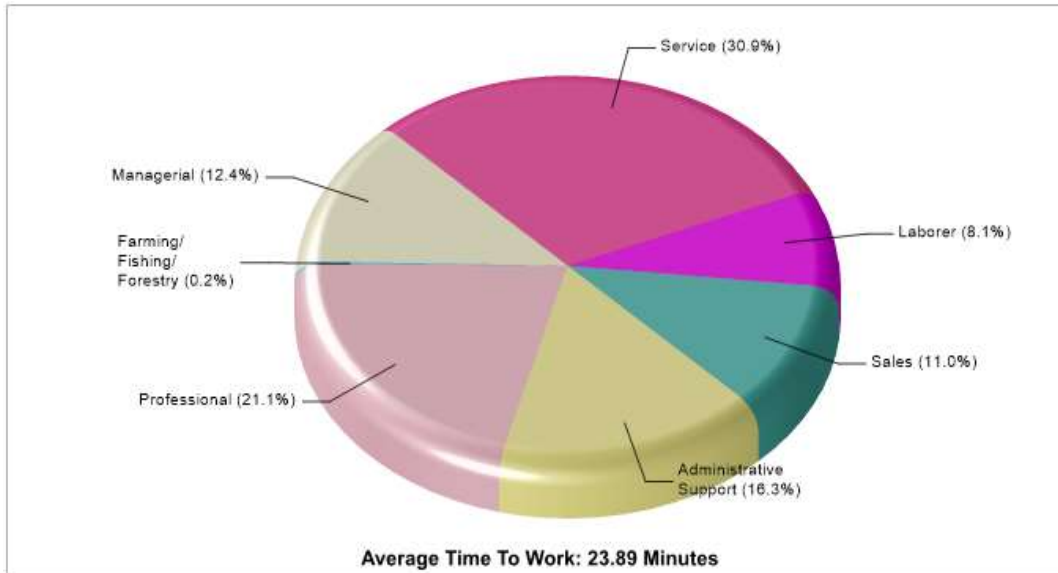

Location: Lower Macungie, PA County Employment

Prepared by RE/MAX real estate