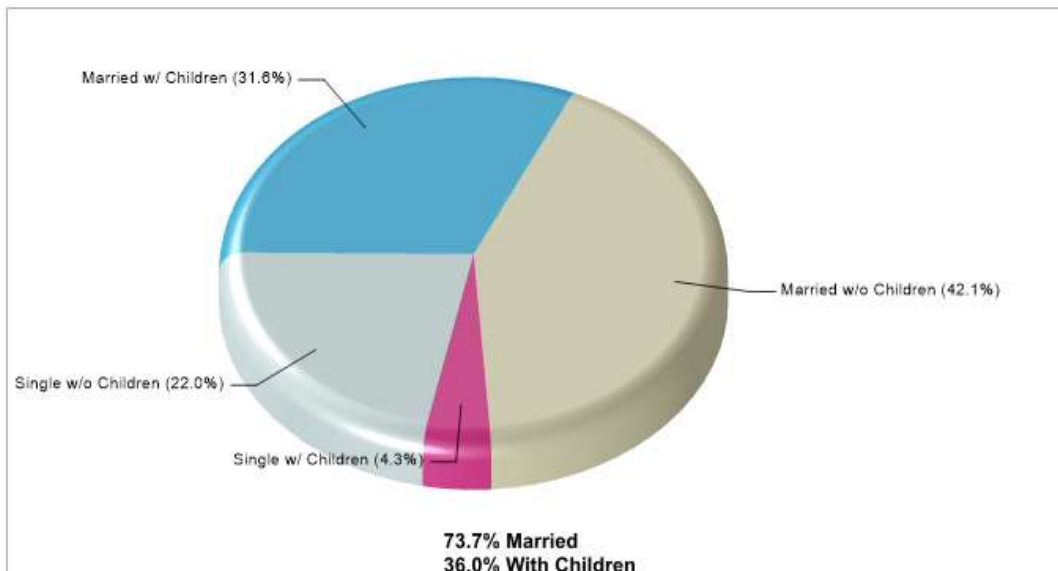

Location: Lower Macungie, PA Neighborhood Household Characteristics

Prepared by RE/MAX real estate