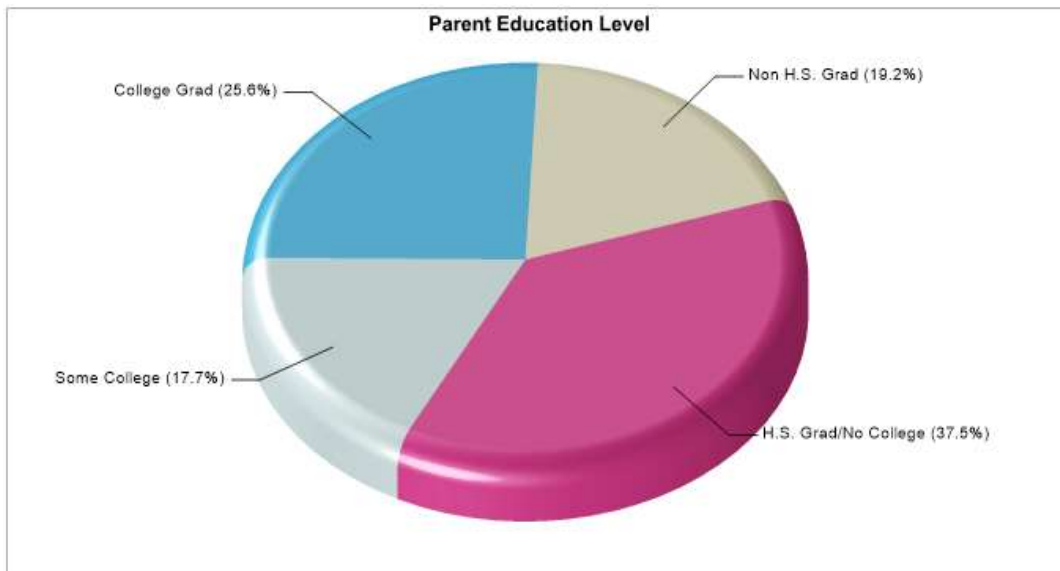

Location: Whitehall Twp, PA Parent Education Level

Prepared by RE/MAX real estate