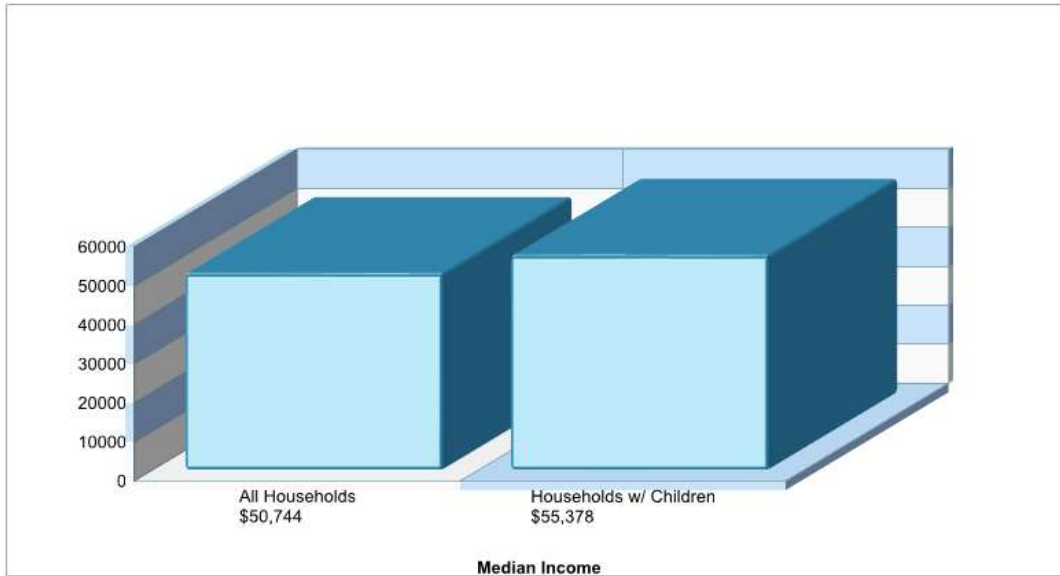

Prepared by RE/MAX real estate

Location: Whitehall Twp, PA Household Income

Location: Whitehall Twp, PA Parent Education Level

Prepared by RE/MAX real estate

Private Schools

ST STEPHENS SCHOOL

3900 MECHANICSVILLE RD, WHITEHALL, PA 18052