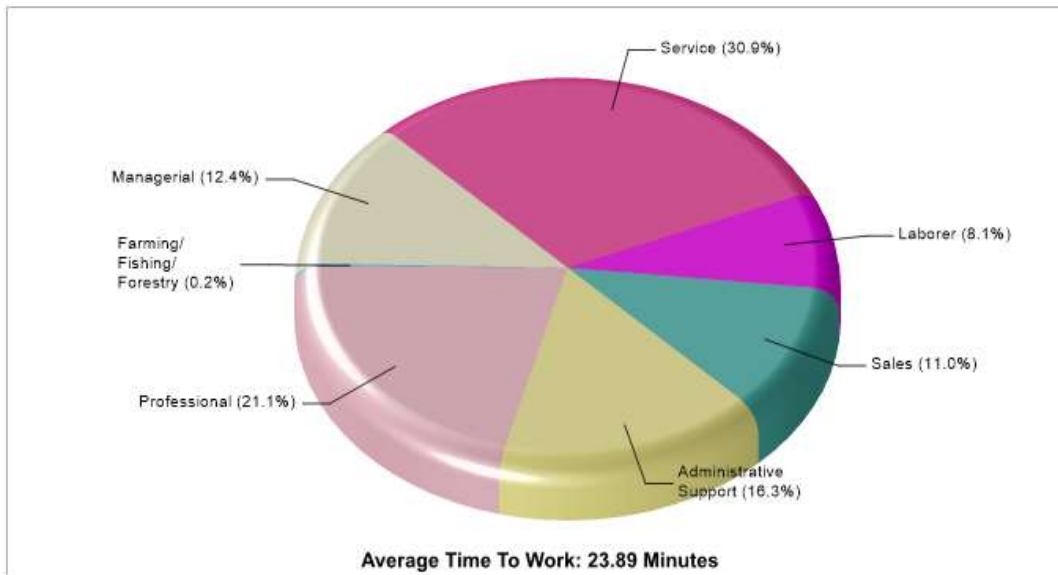

Location: Coplay, PA County Employment

Prepared by RE/MAX real estate