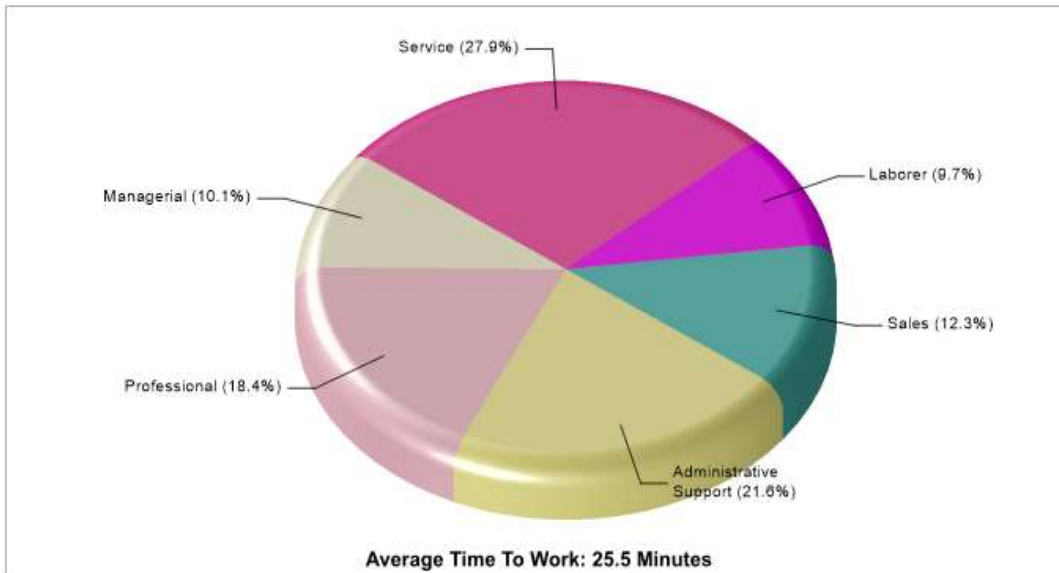

## Location: Coplay, PA City/Area Age Breakdown

Prepared by RE/MAX real estate

**Location: Coplay, PA**  
**City/Area Adult Education Level**

**Location: Coplay, PA**  
**City/Area Employment**

Prepared by RE/MAX real estate