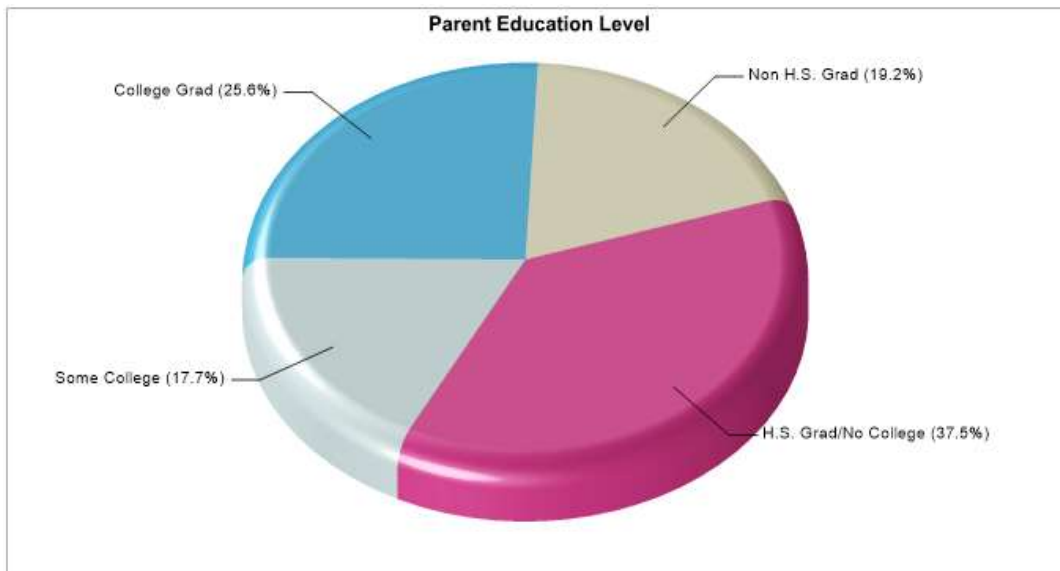

Location: Coplay, PA Parent Education Level

Prepared by RE/MAX real estate