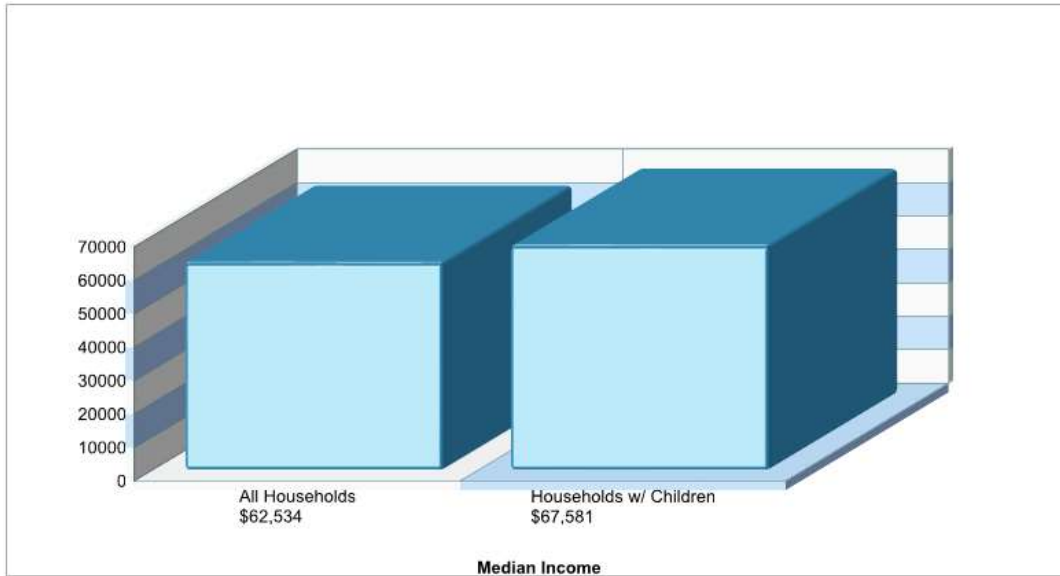

Location: Salisbury Twp, PA Household Income