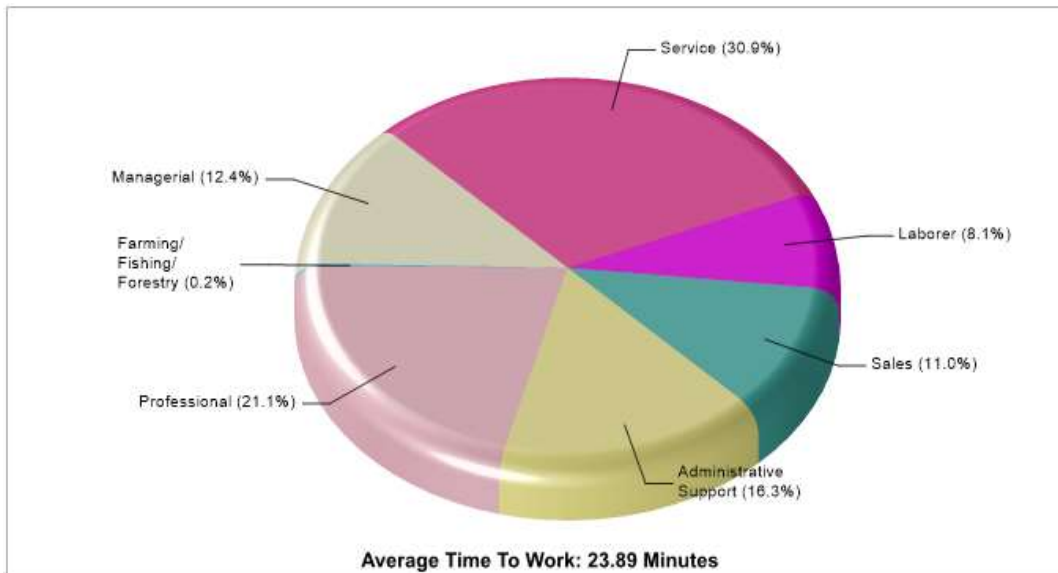

Location: Salisbury Twp, PA County Employment

Prepared by RE/MAX real estate