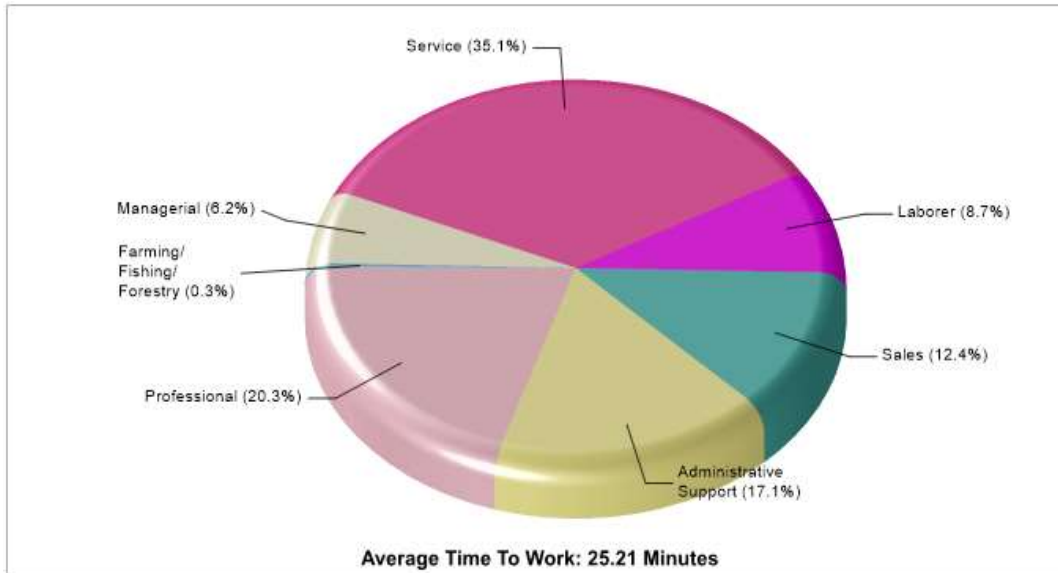

Location: Salisbury Twp, PA Neighborhood Employment

Prepared by RE/MAX real estate