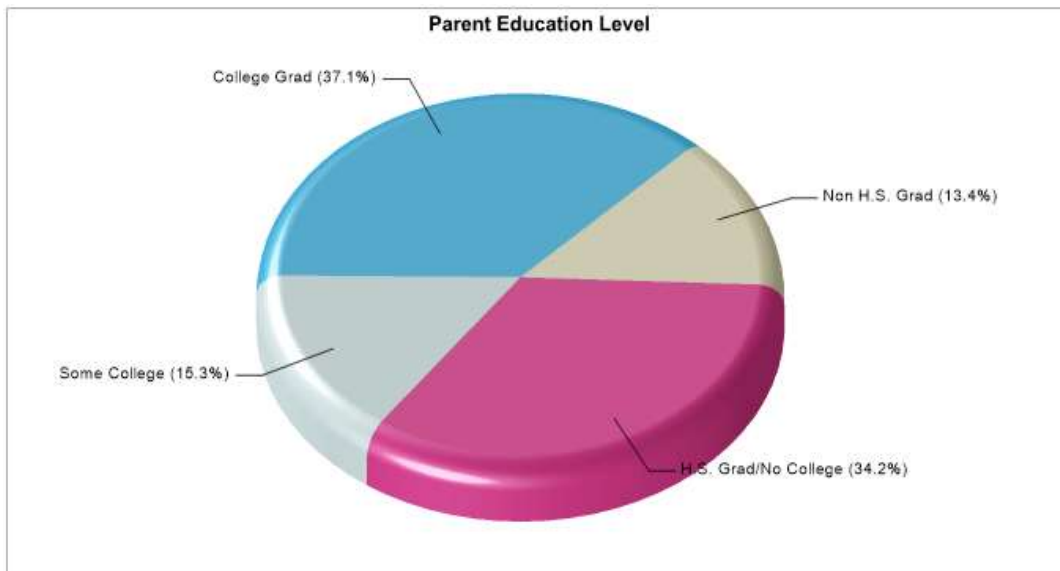

Location: Salisbury Twp, PA Parent Education Level

Prepared by RE/MAX real estate