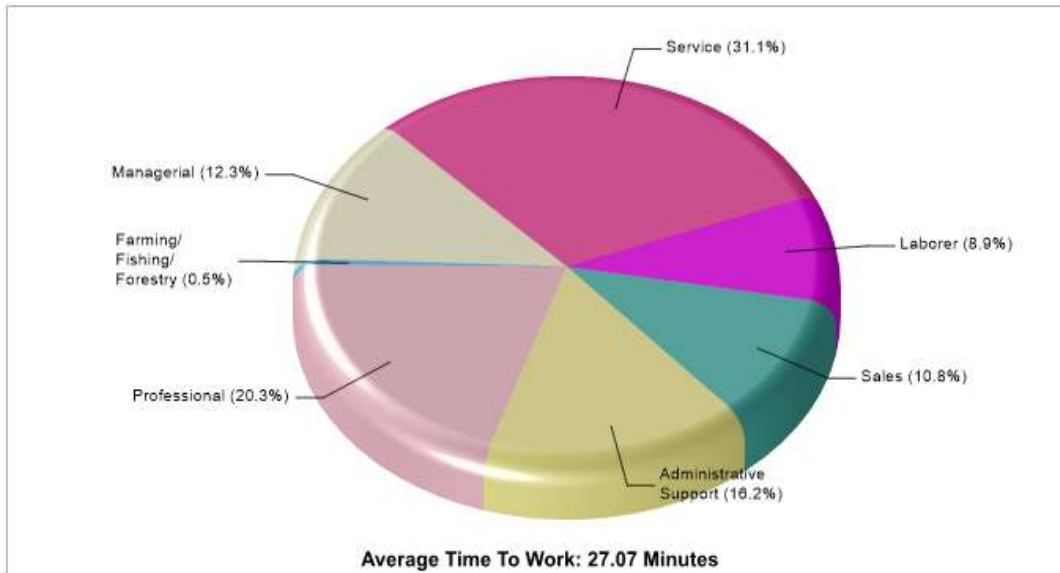

## Location: Salisbury Twp, PA State Age Breakdown

Prepared by RE/MAX real estate

**Location: Salisbury Twp, PA  
State Adult Education Level**

**Location: Salisbury Twp, PA  
State Employment**

Prepared by RE/MAX real estate