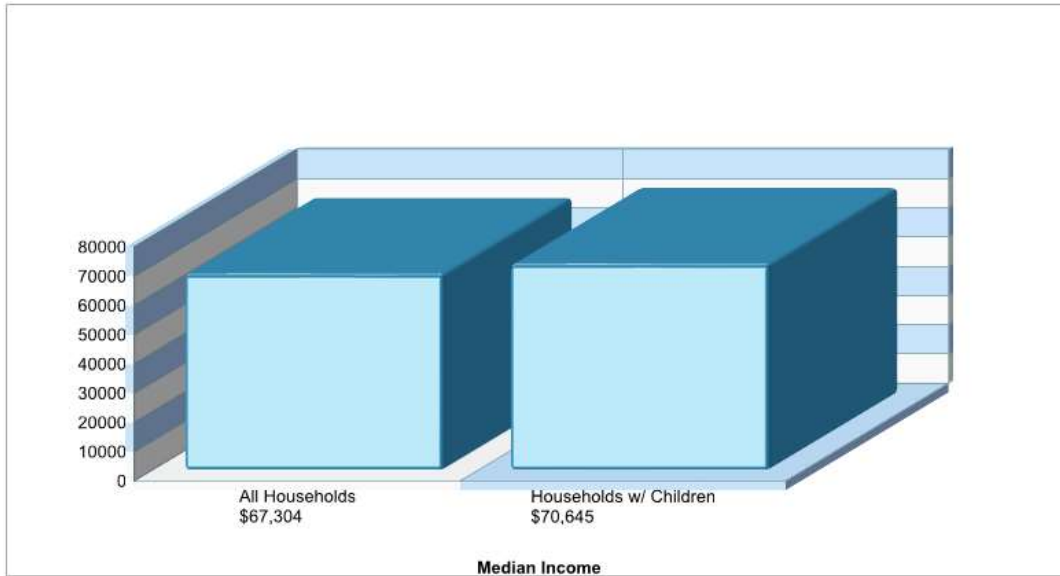

Location: Lower Macungie, PA Household Income