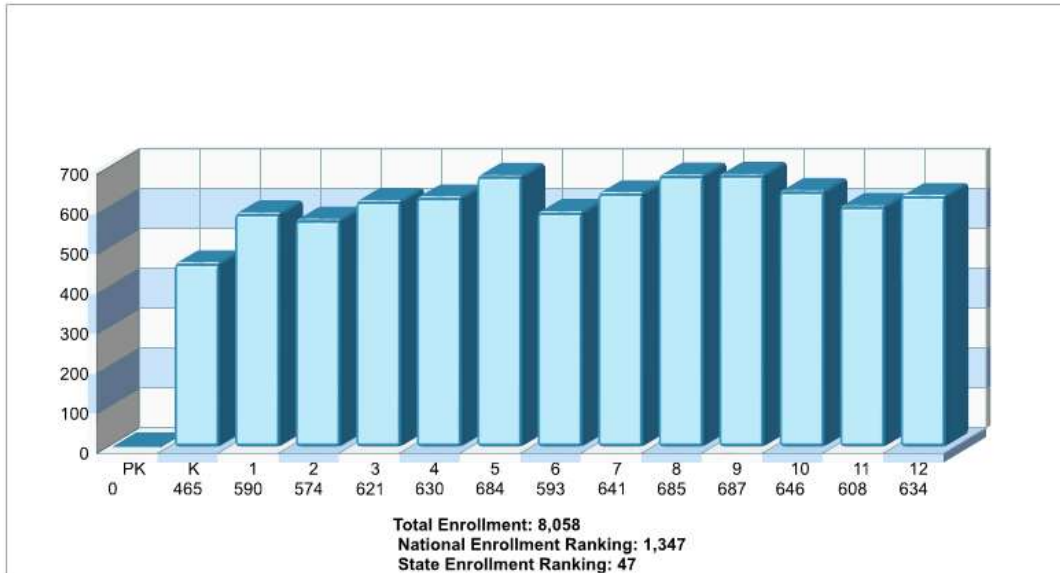

Lower Macungie

Prepared by RE/MAX real estate

School Information

Lower Macungie

Prepared by RE/MAX real estate

Location: Lower Macungie, PA Student Enrollment By Grade

Location: Lower Macungie, PA High School Statistics