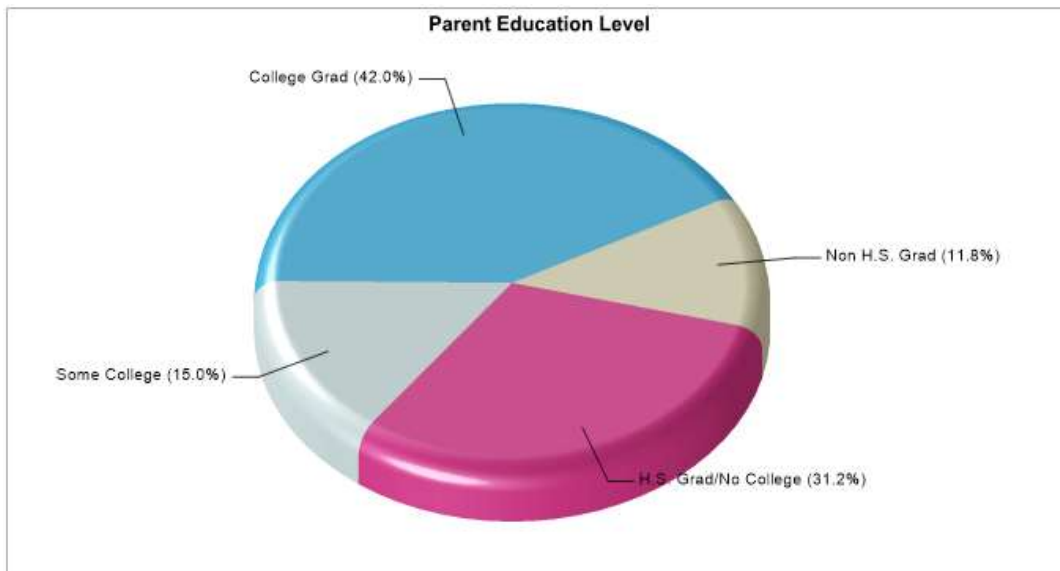

Location: Lower Macungie, PA Parent Education Level

Prepared by RE/MAX real estate