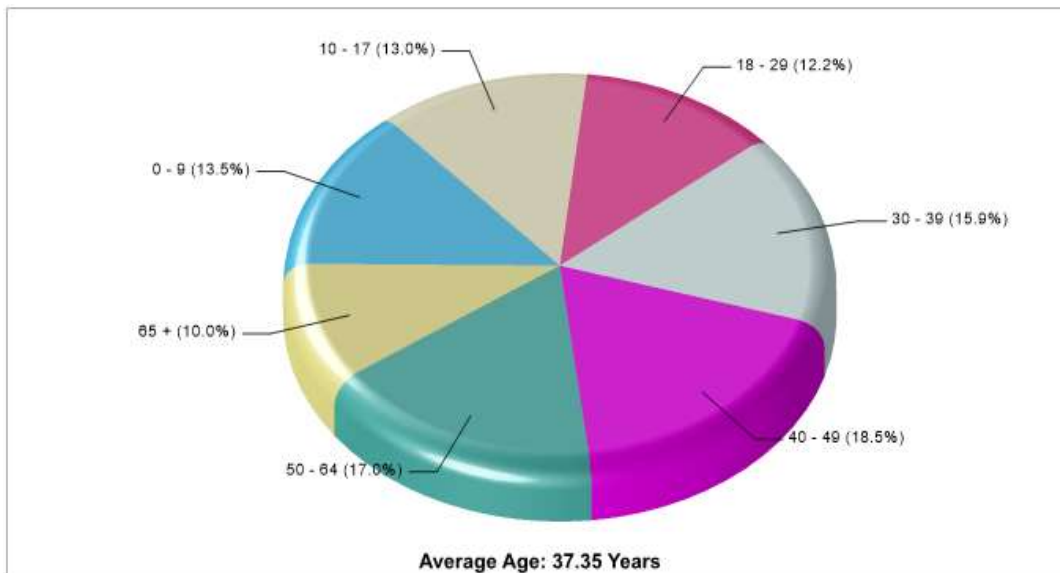

Lynn

Prepared by RE/MAX real estate

Neighborhood Facts

Lynn

Prepared by RE/MAX real estate

Location: Lynn, PA 19529 Neighborhood Income

Location: Lynn, PA 19529 Neighborhood Age Breakdown

Prepared by RE/MAX real estate