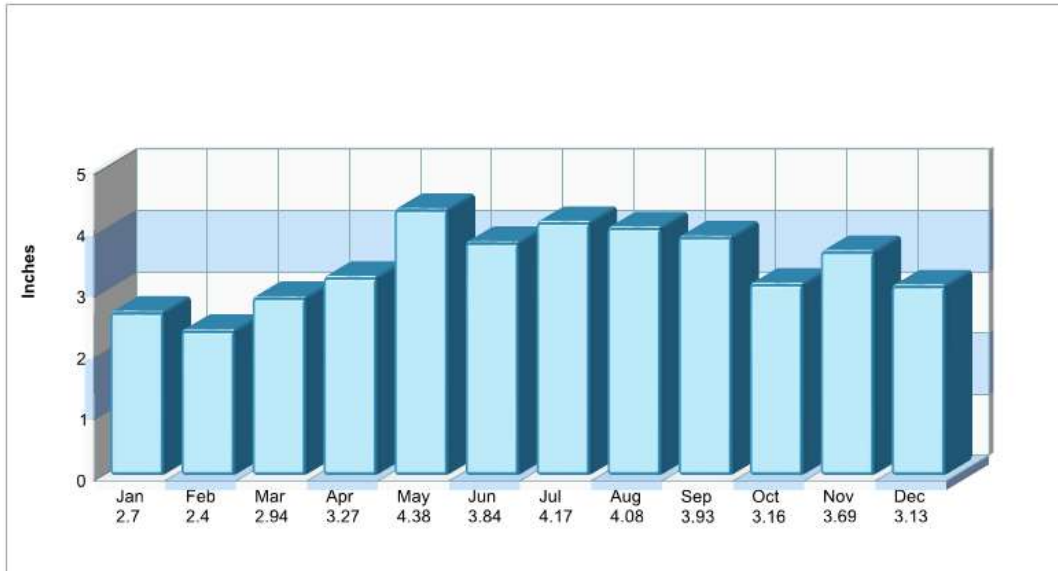

Prepared by RE/MAX real estate

Average Precipitation Measured at PALMERTON (elevation: 410ft.)

Temperature Measured at PALMERTON (elevation: 410ft.)

Prepared by RE/MAX real estate

Houses of Worship

Lynn

Prepared by RE/MAX real estate