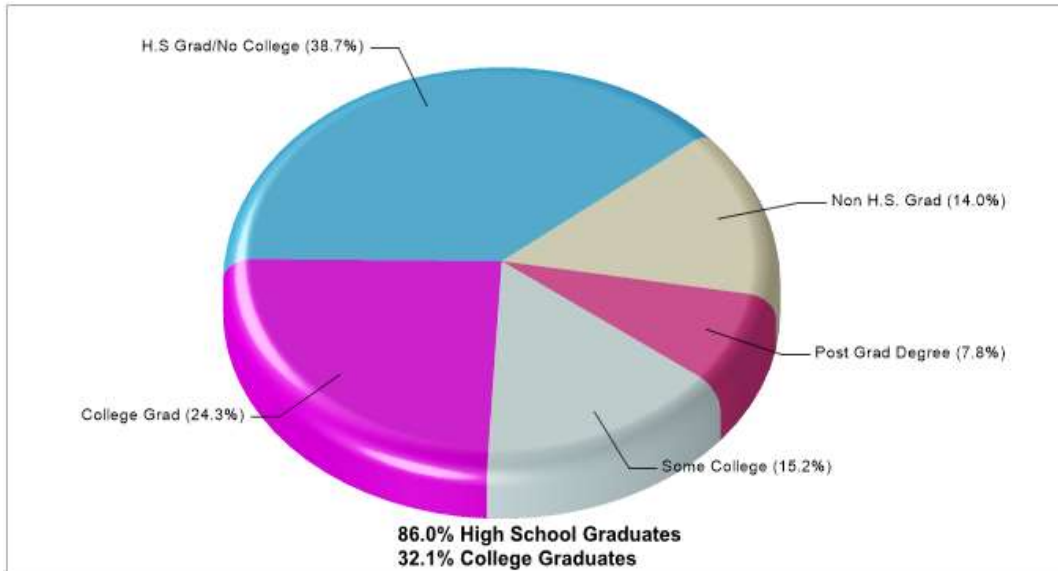

Location: Lynn, PA 19529 Neighborhood Adult Education Level

Location: Lynn, PA 19529 Neighborhood Household Characteristics

Prepared by RE/MAX real estate

Location: Lynn, PA 19529 Neighborhood Employment