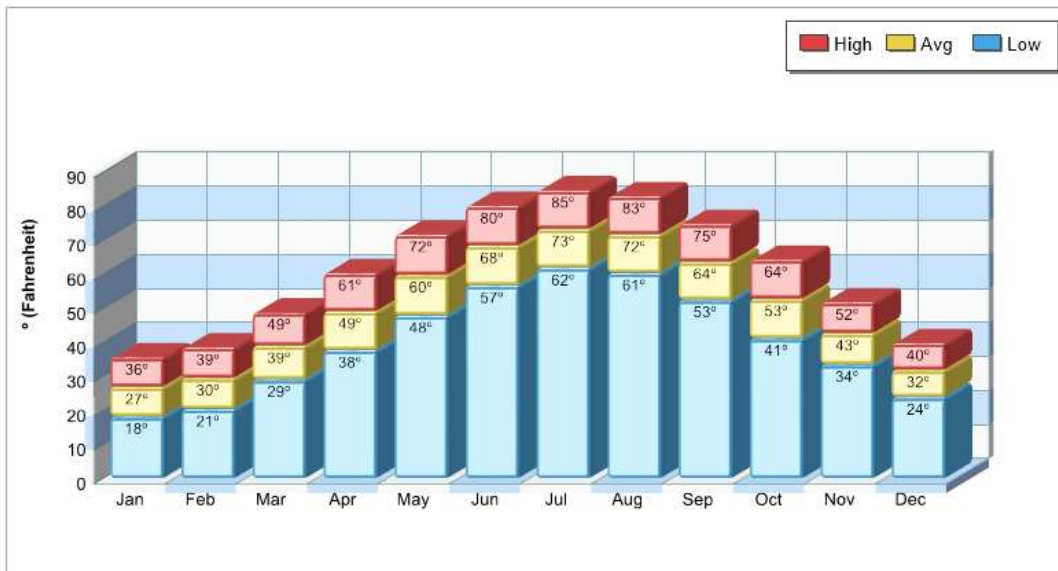

Prepared by RE/MAX real estate

Average Precipitation Measured at PALMERTON (elevation: 410ft.)

Temperature Measured at PALMERTON (elevation: 410ft.)

Prepared by RE/MAX real estate

Houses of Worship

Lynn

Prepared by RE/MAX real estate