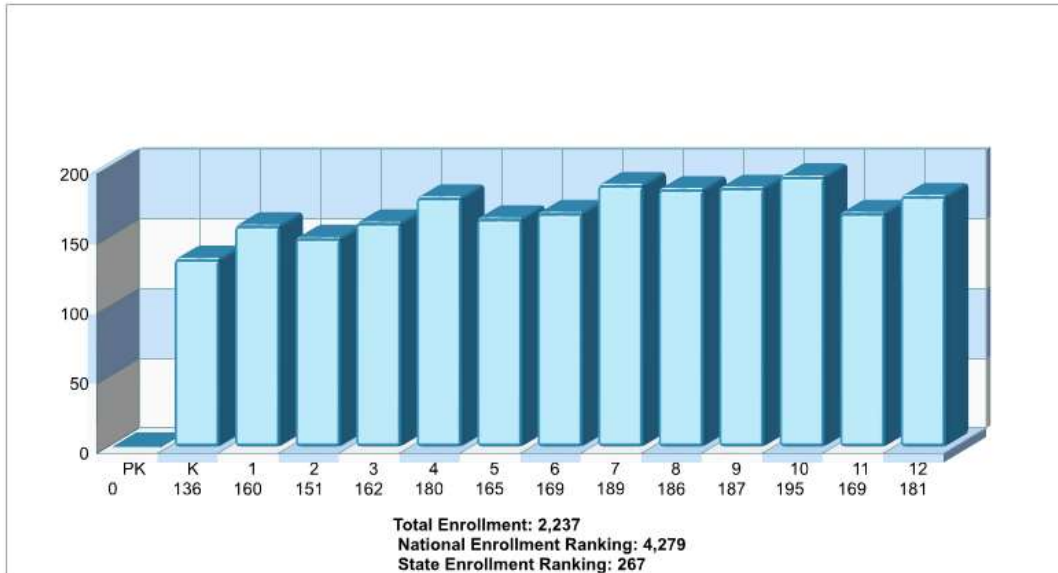

Prepared by RE/MAX real estate

School Information

Lynn

Prepared by RE/MAX real estate

Location: Lynn, PA 19529 Student Enrollment By Grade

Location: Lynn, PA 19529 High School Statistics

Prepared by RE/MAX real estate