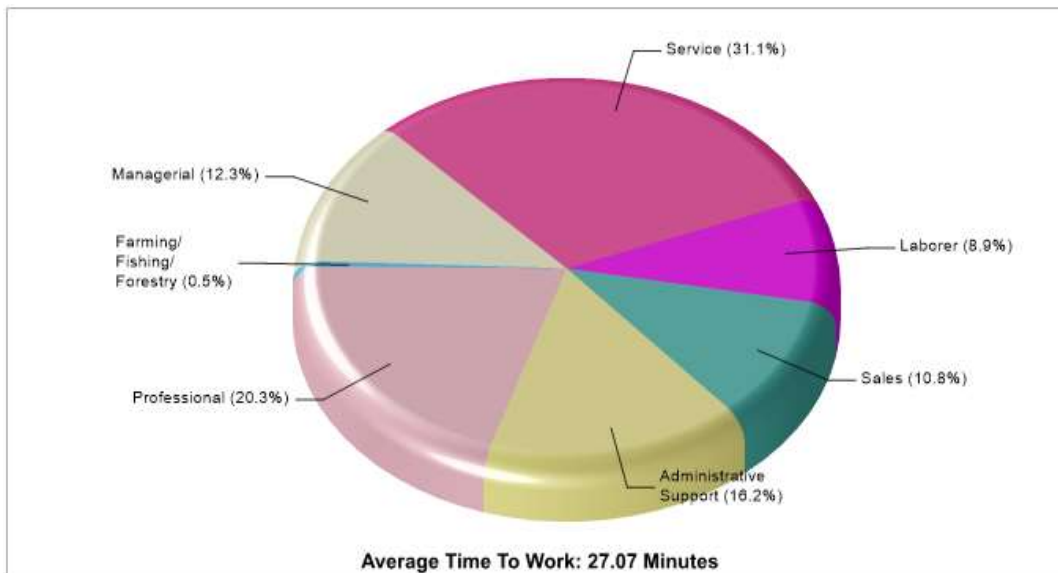

Location: Lynn, PA 19529 State Household Characteristics

Location: Lynn, PA 19529 State Age Breakdown

Prepared by RE/MAX real estate

Location: Lynn, PA 19529 State Adult Education Level

Location: Lynn, PA 19529 State Employment