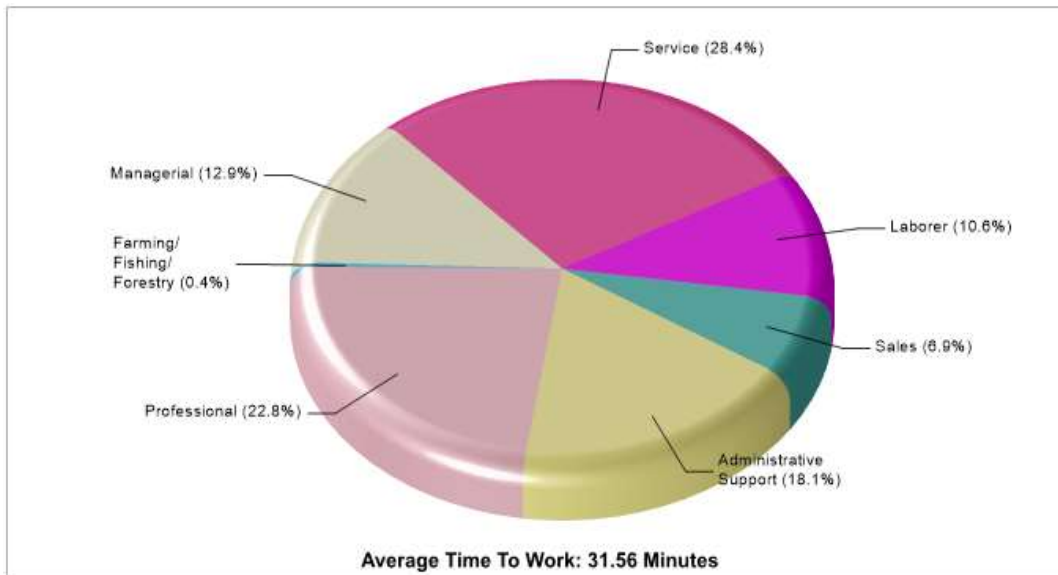

Location: Lynn, PA 19529 Neighborhood Adult Education Level

Location: Lynn, PA 19529 Neighborhood Household Characteristics

Prepared by RE/MAX real estate

Location: Lynn, PA 19529 Neighborhood Employment