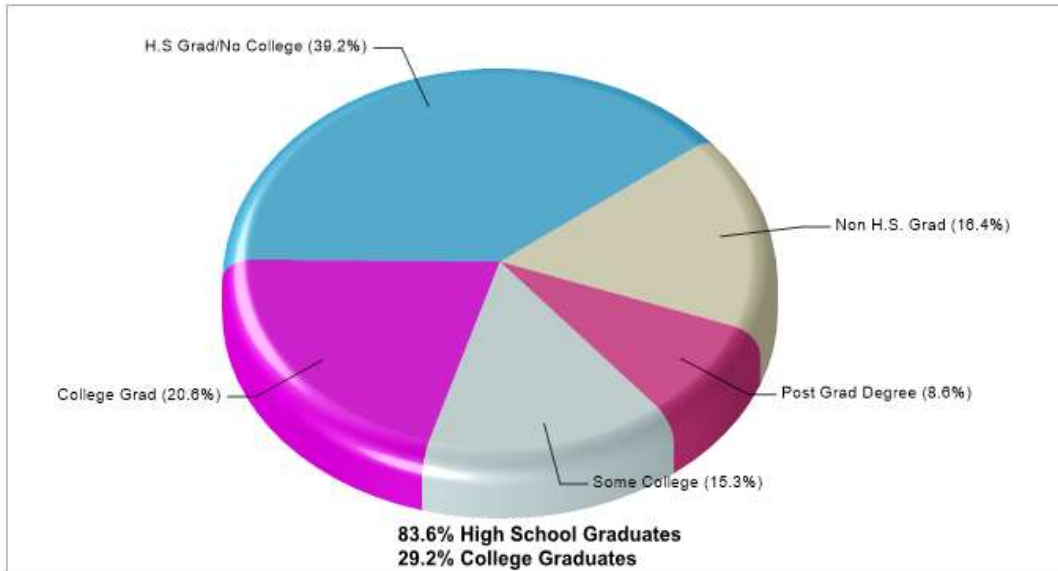

Location: Lynn, PA 19529 State Household Characteristics

Location: Lynn, PA 19529 State Age Breakdown

Prepared by RE/MAX real estate

Location: Lynn, PA 19529 State Adult Education Level

Location: Lynn, PA 19529 State Employment