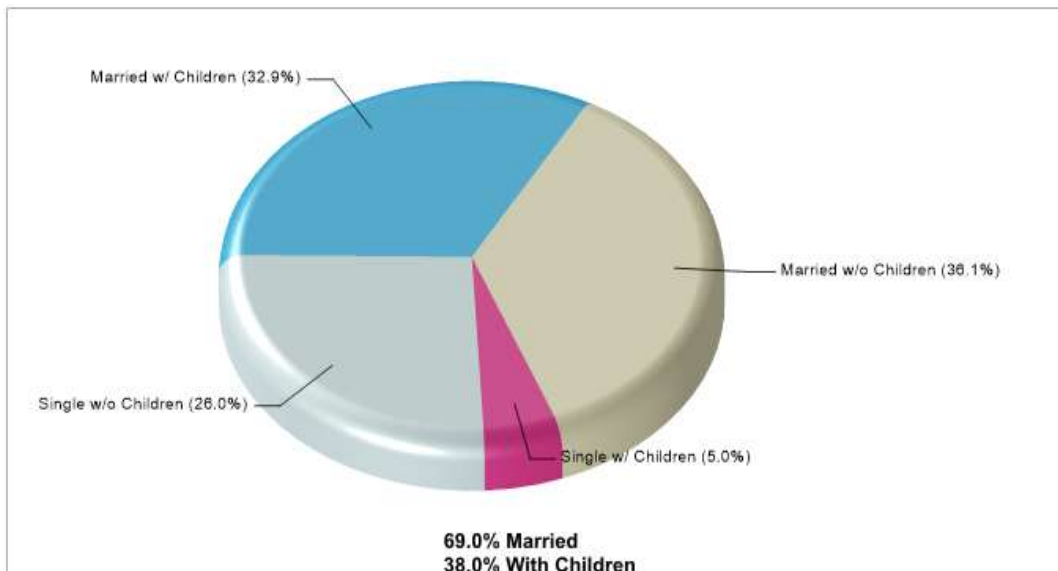

Location: Lynn, PA 19529 Neighborhood Household Characteristics

Prepared by RE/MAX real estate