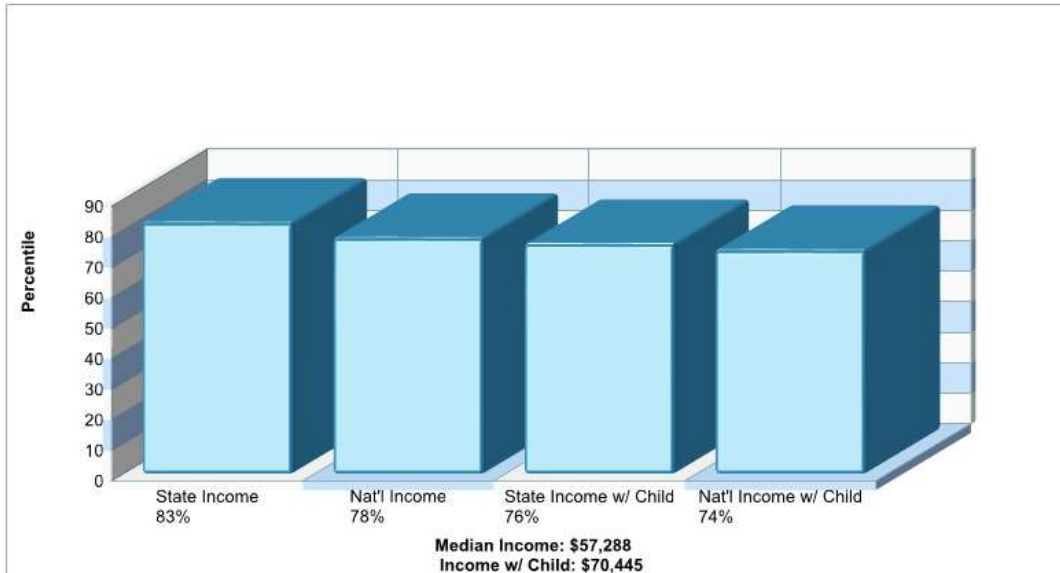

Lynn

Prepared by RE/MAX real estate

Neighborhood Facts

Lynn

Prepared by RE/MAX real estate

Location: Lynn, PA 19529 Neighborhood Income

Location: Lynn, PA 19529 Neighborhood Age Breakdown

Prepared by RE/MAX real estate