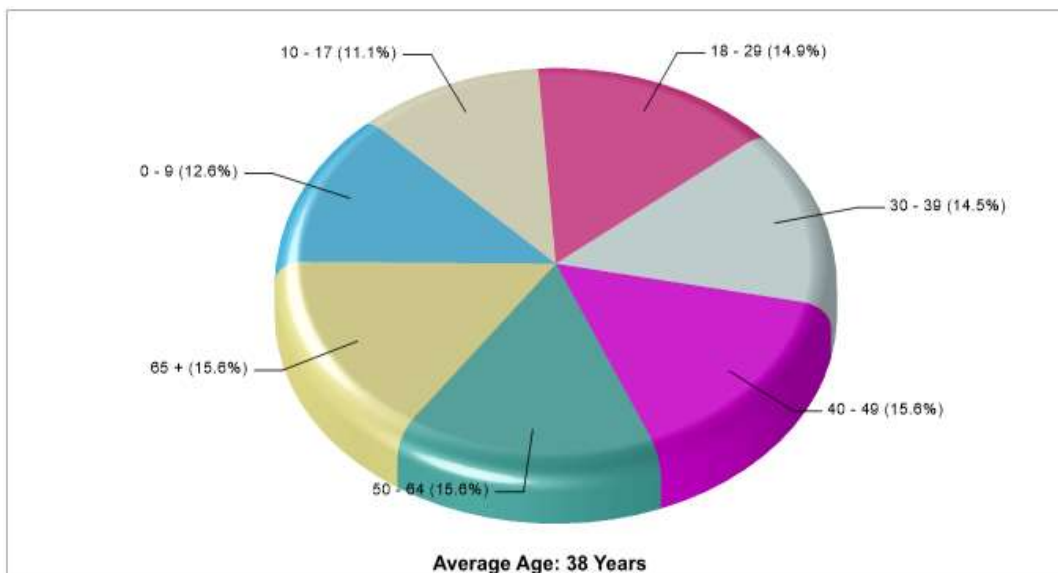

Location: Lynn, PA 19529 State Age Breakdown

Prepared by RE/MAX real estate