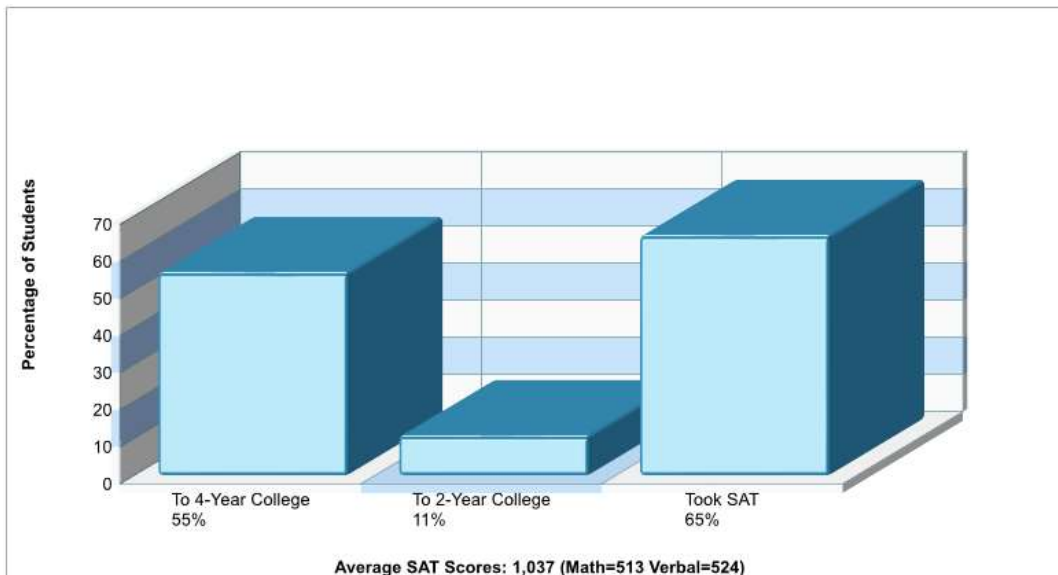

Prepared by RE/MAX real estate

School Information

Lynn

Prepared by RE/MAX real estate

Location: Lynn, PA 19529 Student Enrollment By Grade

Location: Lynn, PA 19529 High School Statistics

Prepared by RE/MAX real estate