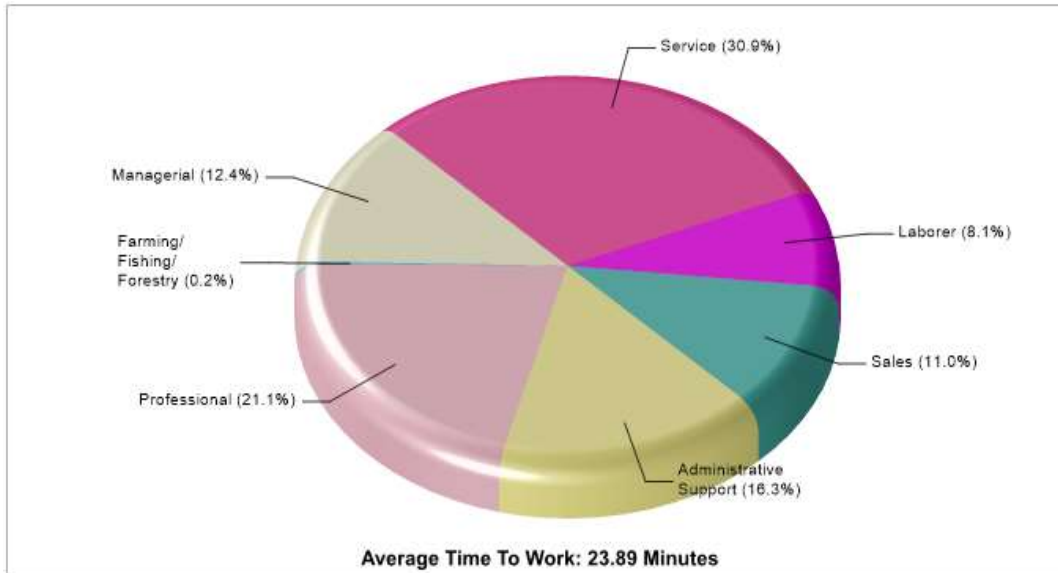

Location: Lynn, PA 19529 County Employment

Prepared by RE/MAX real estate