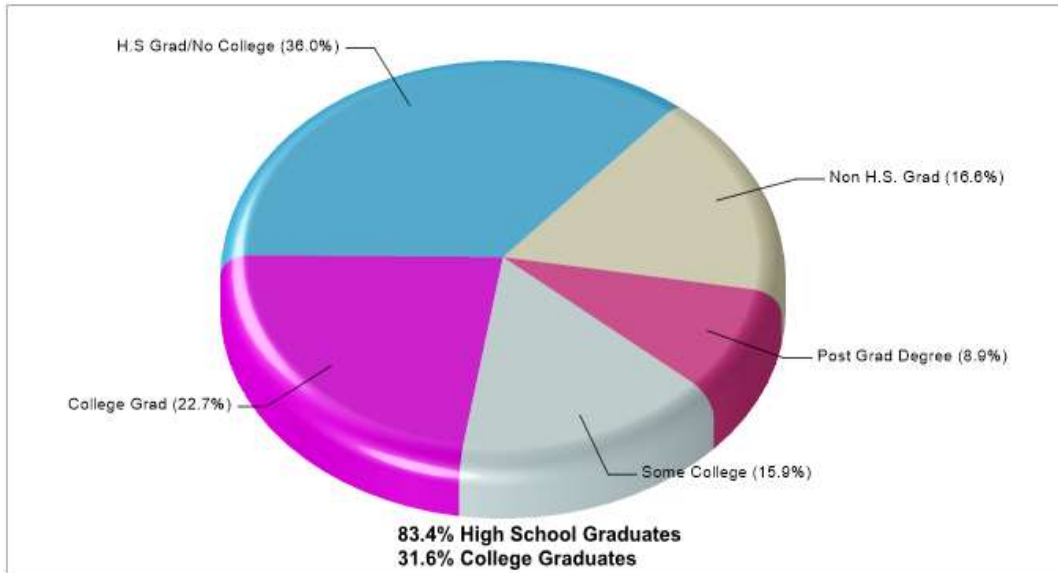

County Facts

Lynn

Prepared by RE/MAX real estate

Location: Lynn, PA 19529 County Income

Location: Lynn, PA 19529 County Age Breakdown

Prepared by RE/MAX real estate

Location: Lynn, PA 19529 County Adult Education Level