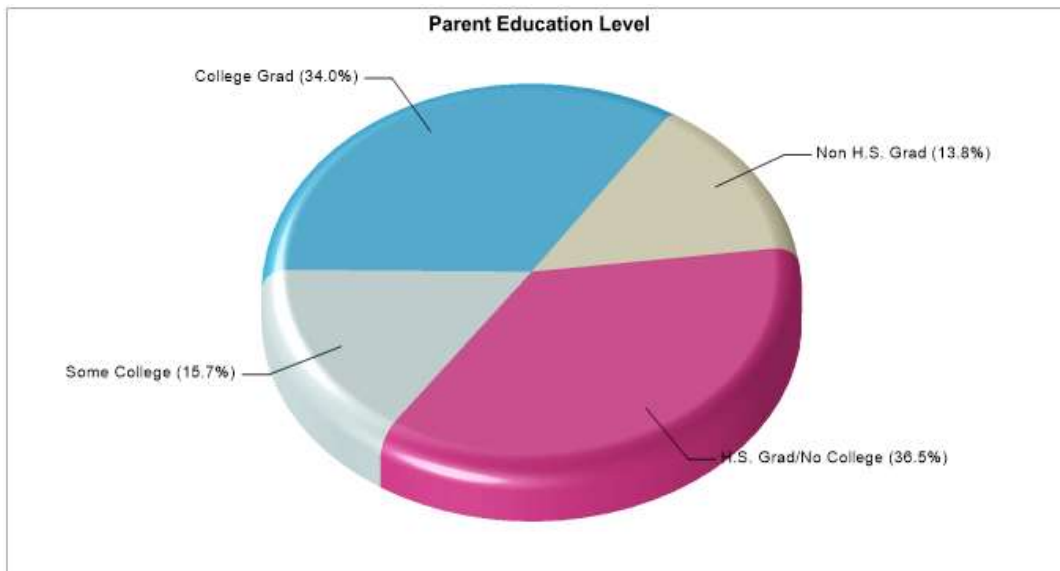

Location: Lynn, PA 19529 Parent Education Level

Prepared by RE/MAX real estate