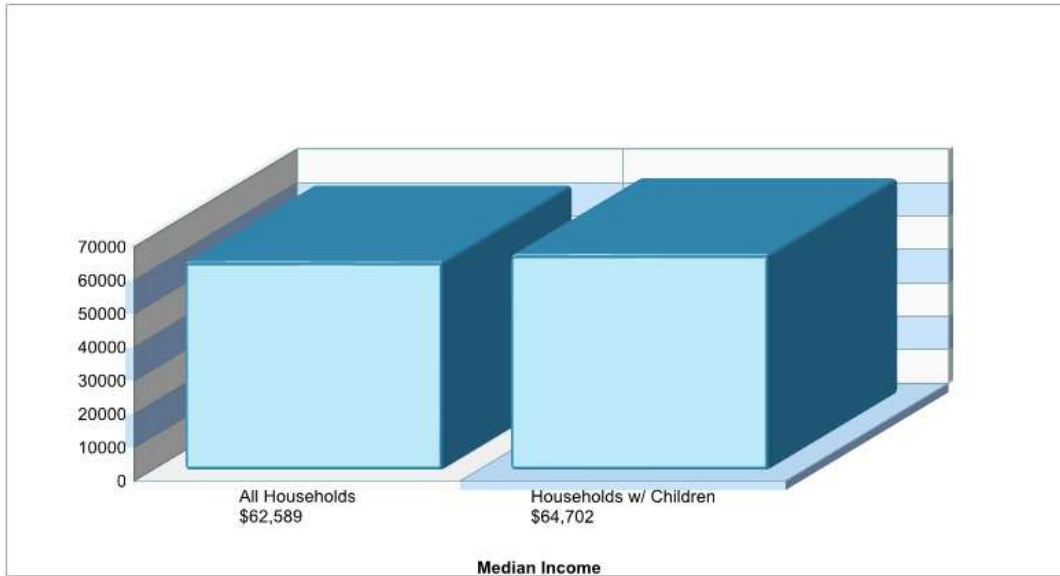

Location: Lynn, PA 19529 Household Income