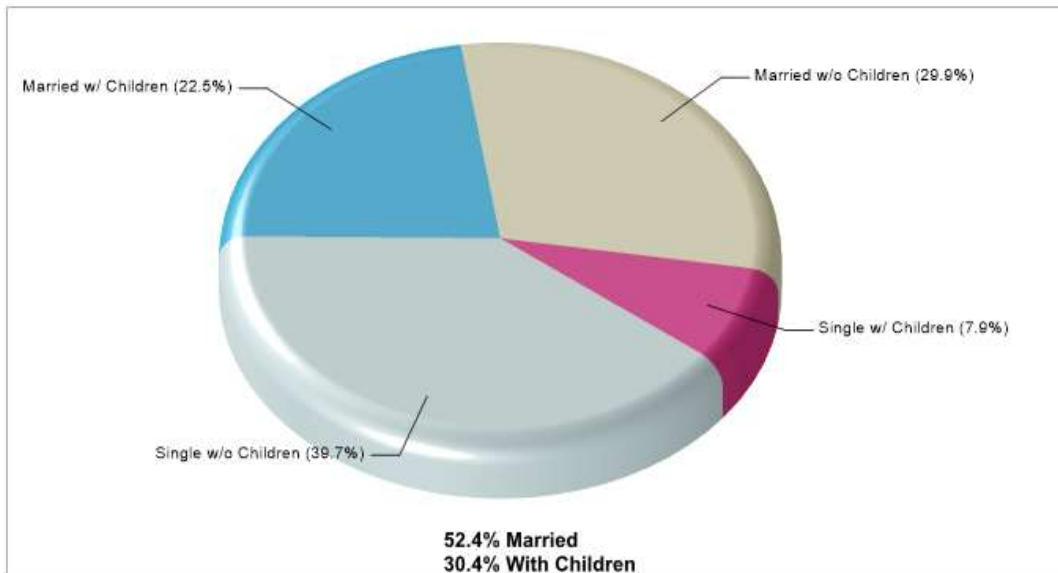

Location: Lynn, PA 19529 State Household Characteristics