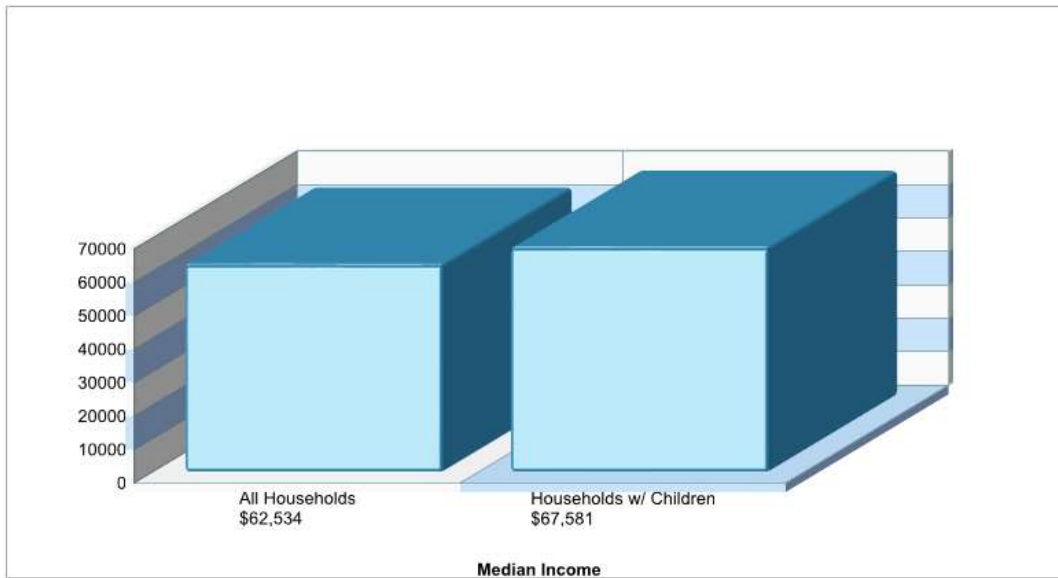

Location: Salisbury Twp, PA Household Income