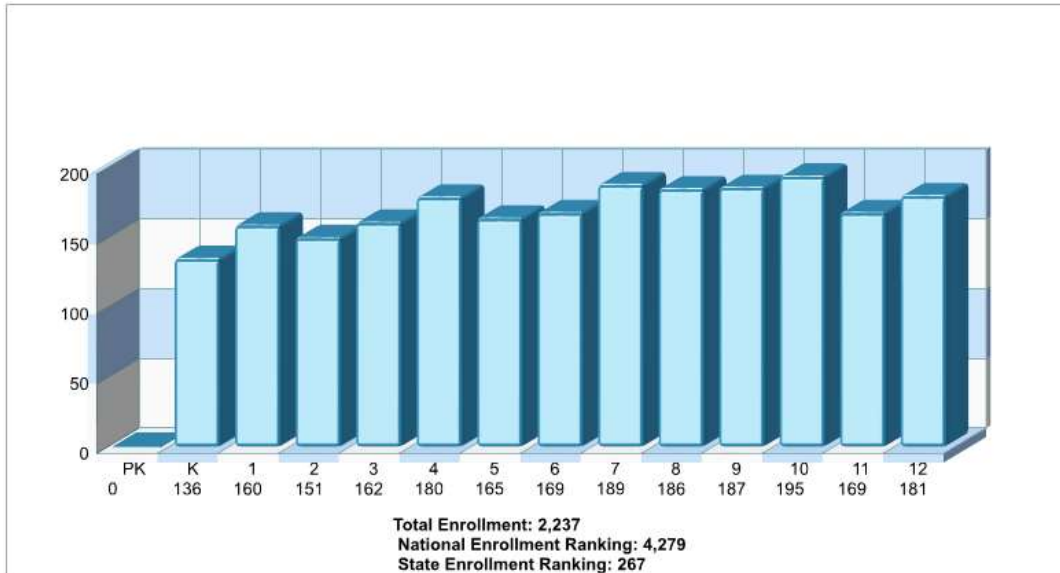

Lynn

Prepared by RE/MAX real estate

School Information

Lynn

Prepared by RE/MAX real estate

Location: Lynn, PA 19529 Student Enrollment By Grade

Location: Lynn, PA 19529 High School Statistics

Prepared by RE/MAX real estate