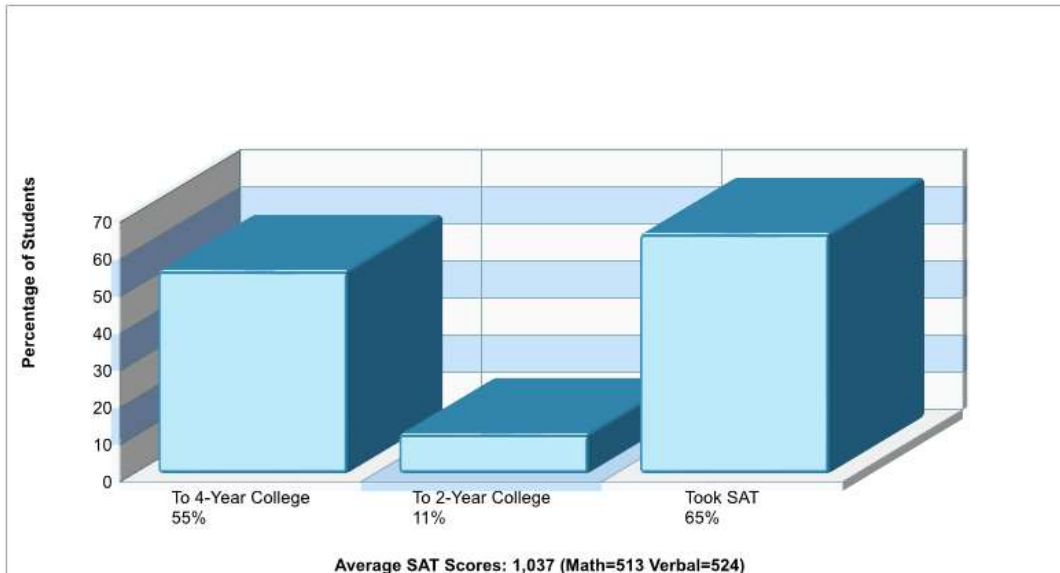

Lynn

Prepared by RE/MAX real estate

School Information

Lynn

Prepared by RE/MAX real estate

Location: Lynn, PA 19529 Student Enrollment By Grade

Location: Lynn, PA 19529 High School Statistics

Prepared by RE/MAX real estate